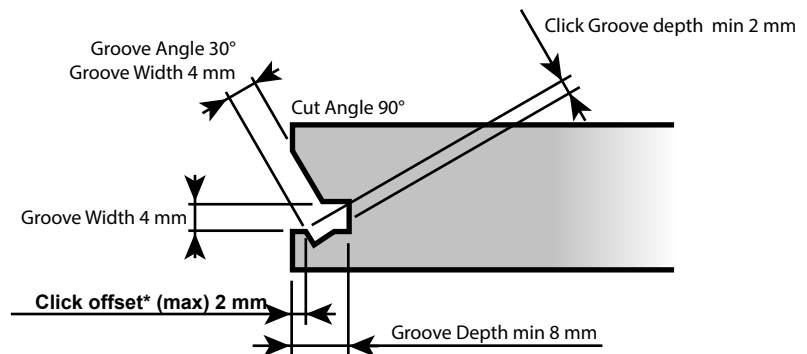

Groove measurements for Ackurat CLIXTAG™ and LOXTAG™

CLIXTAG 45 and LOXTAG 45

*) Important with high tolerance close to 2 mm for a perfect joint

CLIXTAG 90 and LOXTAG 90

*) Important with high tolerance close to 2 mm for a perfect joint