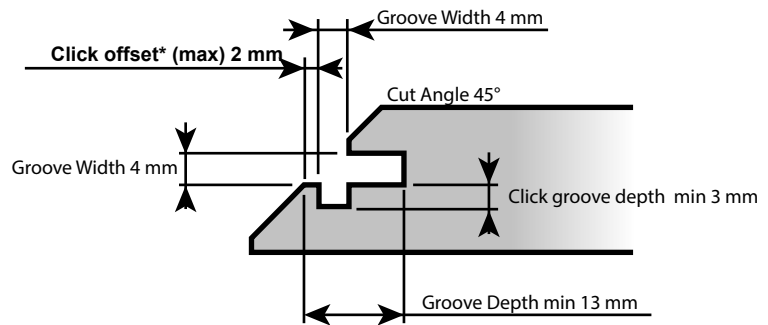

Groove measurements for Ackurat CLIXTAG™ and LOXTAG™

CLIXTAG 45 and LOXTAG 45

*) Important with high tolerance close to 2 mm for a perfect joint

CLIXTAG 90 and LOXTAG 90

*) Important with high tolerance close to 2 mm for a perfect joint